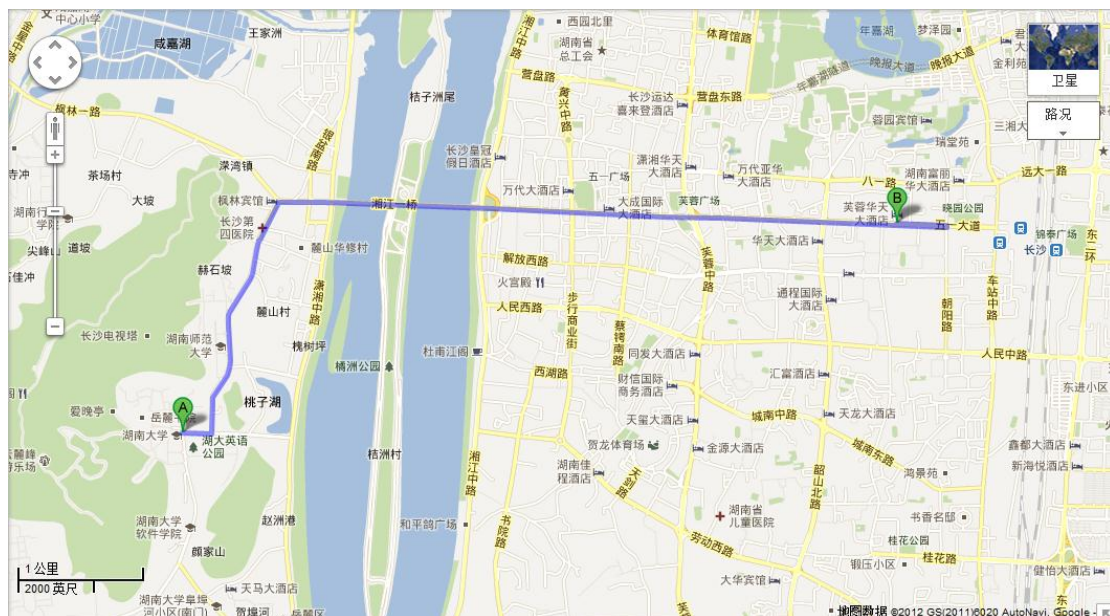

Tel: +86 731 84888888

Traffic map from **A: Hunan University** to **B: Sheraton Changsha Hotel** (25-30 minutes by Taxi)

http://ditu.google.cn/maps?saddr=%E6%B9%96%E5%8D%97%E5%A4%A7%E5%A4%A6&daddr=%E6%B9%96%E5%8D%97%E7%9C%81%E9%95%BF%E6%B2%99%E5%BC%80%E7%A6%8F%E5%8C%BA%E8%8A%99%E8%93%89%E4%B8%AD%E8%B7%AF%E5%96%9C%E6%9D%A5%E7%99%BB%E8%87%AA%E5%8A%A9%E9%A4%90%E5%8E%85&hl=zh-CN&ie=UTF8&ll=28.19195,112.965117&spn=0.044406,0.090895&sll=28.184688,112.974987&sspn=0.044409,0.090895&geocode=Fb_6rQEAWO7BiGq-ahwf1vMKCKlZaM6GksnNDGq-ahwf1vMKA%3BFe9WrgEdggW8BiGDzGqijRqtZintCKTubkoNDGDzGqijRqtZg&oq=%E5%96%9C%E6%9D%A5%E7%99%BB&brcurrent=3,0x34274b774955bd69:0xdb6e7f6898cd0900,0,0x342735f39e1c64c5:0xb1e5bb9ca1f1a680%3B5,0,0&mra=ls&t=m&z=14

3) Huatian-hotel Changsha (a **Five Star** Hotel in China)

<http://www.ehuatian.com/ehuatian/ResvPage/ResvPage.aspx>

Add: 300, East Jiefang Road, Changsha, Hunan, P. R. China

Tel: +86 731 8444 2888

Traffic map from **A: Hunan University** to **B: Huatian-hotel Changsha** (25-30 minutes by Taxi)

http://ditu.google.cn/maps?saddr=%E6%B9%96%E5%8D%97%E5%A4%A7%E5%AD%A6&daddr=%E6%B9%96%E5%8D%97%E7%9C%81%E9%95%BF%E6%B2%99%E8%8A%99%E8%93%89%E5%8C%BA%E4%BA%94%E4%B8%80%E5%A4%A7%E9%81%93%E8%8A%99%E8%93%89%E5%8D%8E%E5%A4%A9%E5%A4%A7%E9%85%92%E5%BA%97&hl=zh-CN&ie=UTF8&ll=28.18795,112.957535&sspn=0.022204,0.045447&geocode=Fb_6rQEdAWO7BiGq-ahwf1vMKCKlZaM6GksnNDGq-ahwf1vMKA%3BFQs5rgEdw0m8BiExitETgiX4pSnrZiPchzUnNDExitETgiX4pQ&oq=%E8%8A%99%E8%93%89%E5%8D%8E%E5%A4%A9&brcurrent=3,0x34274b774955bd69:0xdb6e7f6898cd0900,0,0x342735f39e1c64c5:0xb1e5bb9ca1f1a680%3B5,0,0&mra=ls&t=m&z=14